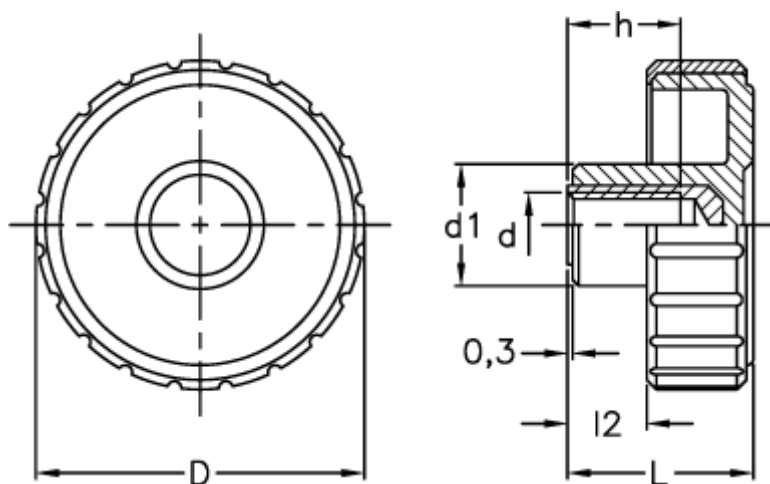

Data Sheet

Article number: 2302134316
Description: E+G grip knobs
MBT.45 B-6-SOFT

Measures

D	= 44
d1	= 17
d 6H	= 6
h	= 14
L	= 24
l2	= 10